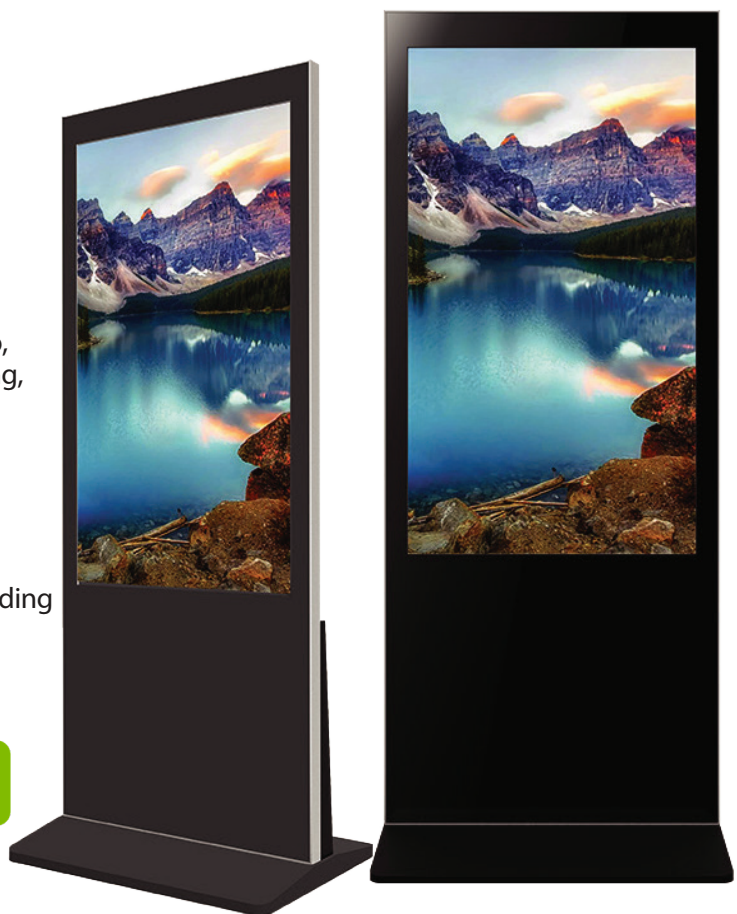

DIGITAL KIOSK

FLOOR STANDING TOUCH KIOSK

PixelPLUS

PIX-TC49LX-PRO

FLOOR STANDING TOUCH KIOSK

Main Features

Integrated design and light weight body.

Auto Coloring & Image Enhancement

Static and dynamic content, such as images, audio, video, scrolling subtitles, PDFs, Website, live video, phone dialing, pop-up images, etc.

Schedule Playback

Multiple play modes with support for customisation.

Manage and control one or more screens remotely, including Startup & Shutdown.

PixelPLUS

25/26, Wilson Building,
P.O Box 15448
World Trade Center Roundabout,
Dubai, United Arab Emirates

PixelPLUS

Gargash Centre
P.O Box 15448
Deira, Dubai,
United Arab Emirates

+971-4268-1279
+971-50-451-9226

info@pixelplus.ae