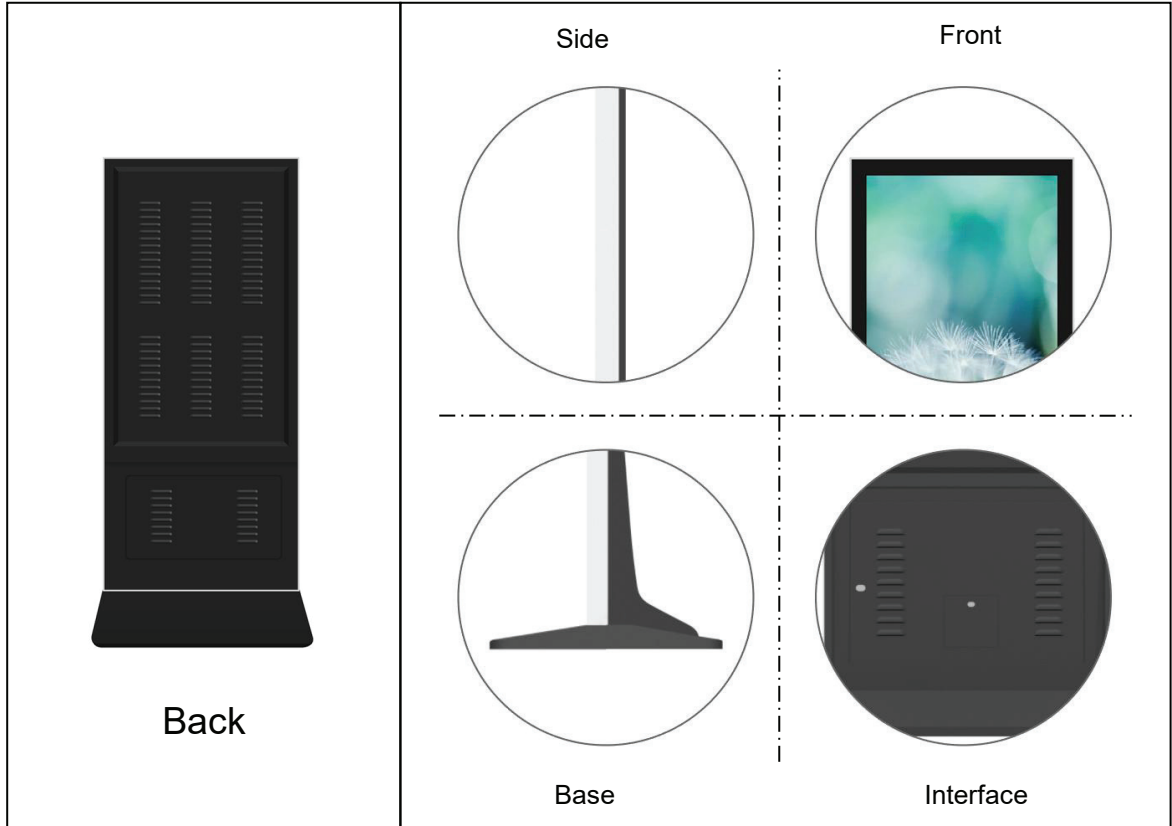

Body Structures